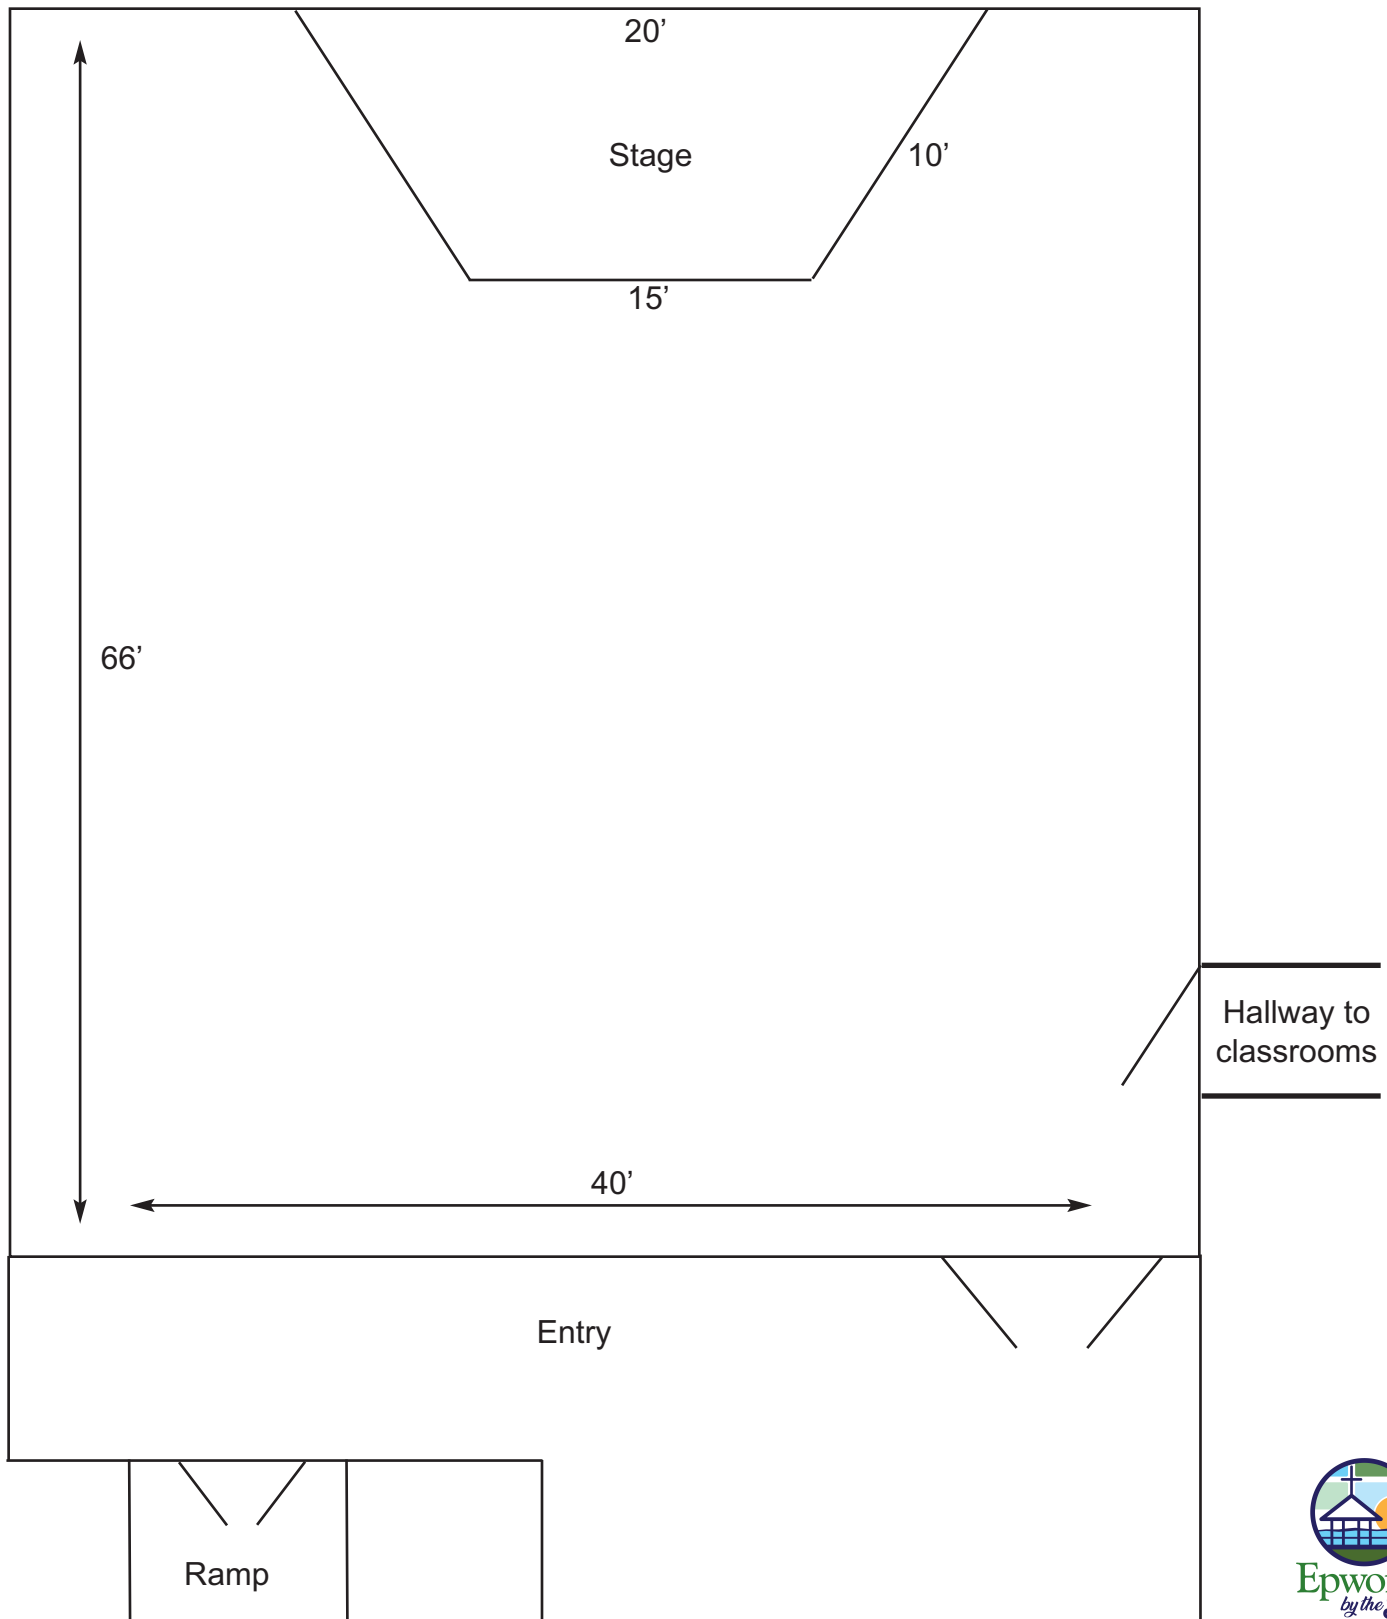

# Jones Auditorium

Seats 300  
2,640 Square Feet  
Ceiling is peaked like a chapel  
Lowest point of ceiling 10 ft.  
Highest point of ceiling 16-18 ft.

# Jones Center